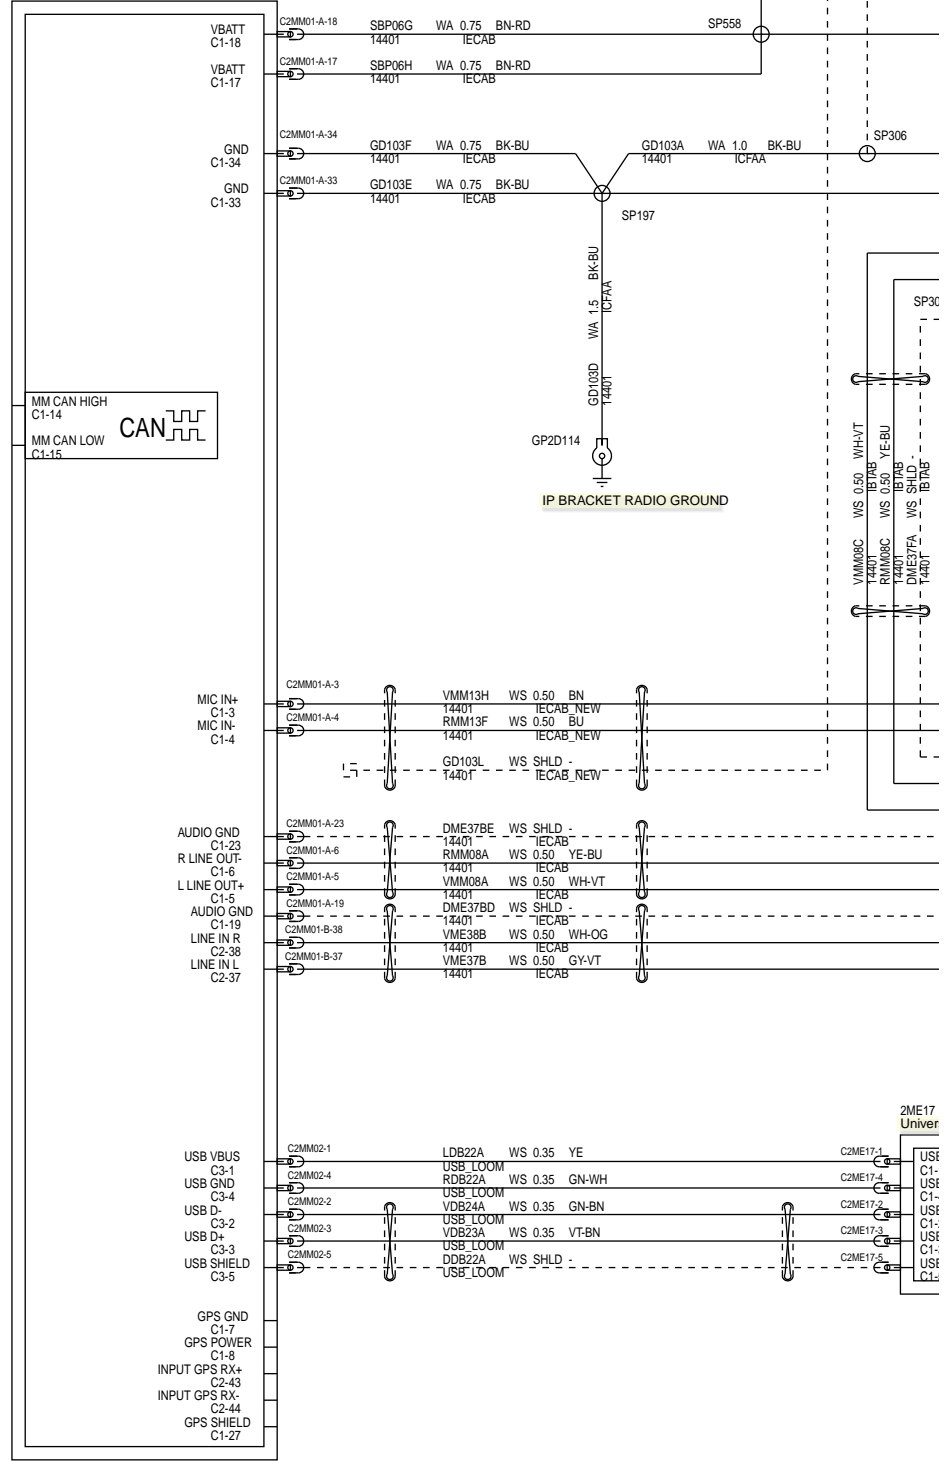

**2MM01 Portable Support Electronics (PSE) Module**

2ME17  
Univer

OPTIONAL AUDIO CONNECTOR