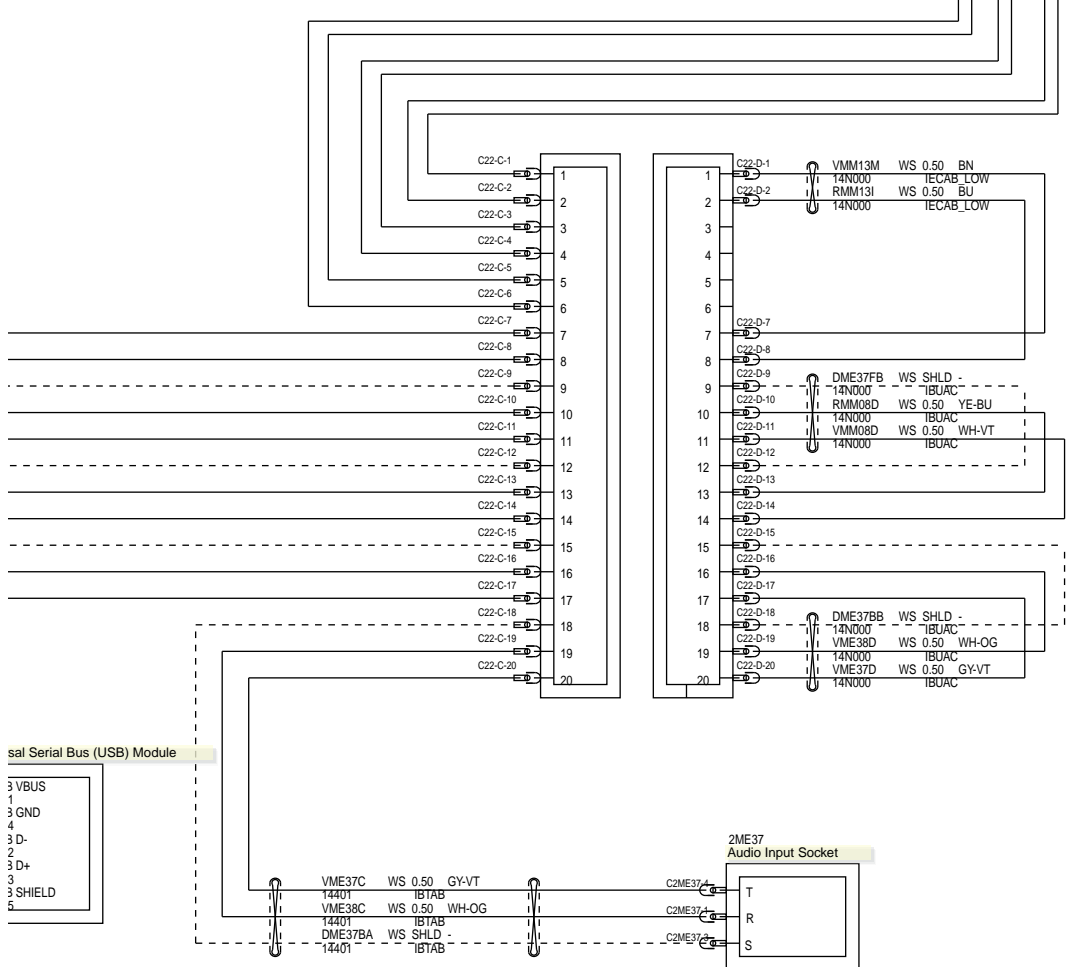

**2MM01 Portable Support Electronics (PSE) Module**

2ME17  
Univer

OPTIONAL AUDIO CONNECTOR