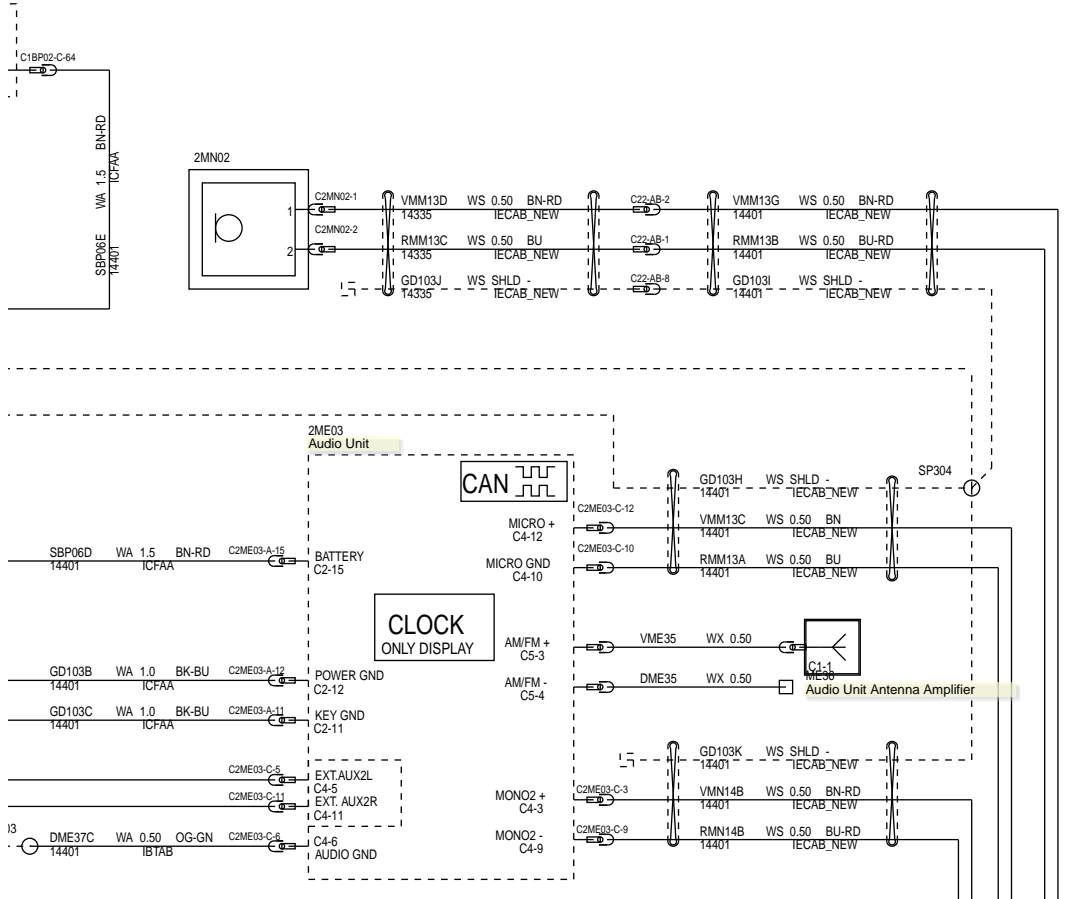

**2MM01 Portable Support Electronics (PSE) Module**

2ME17  
Univer

OPTIONAL AUDIO CONNECTOR